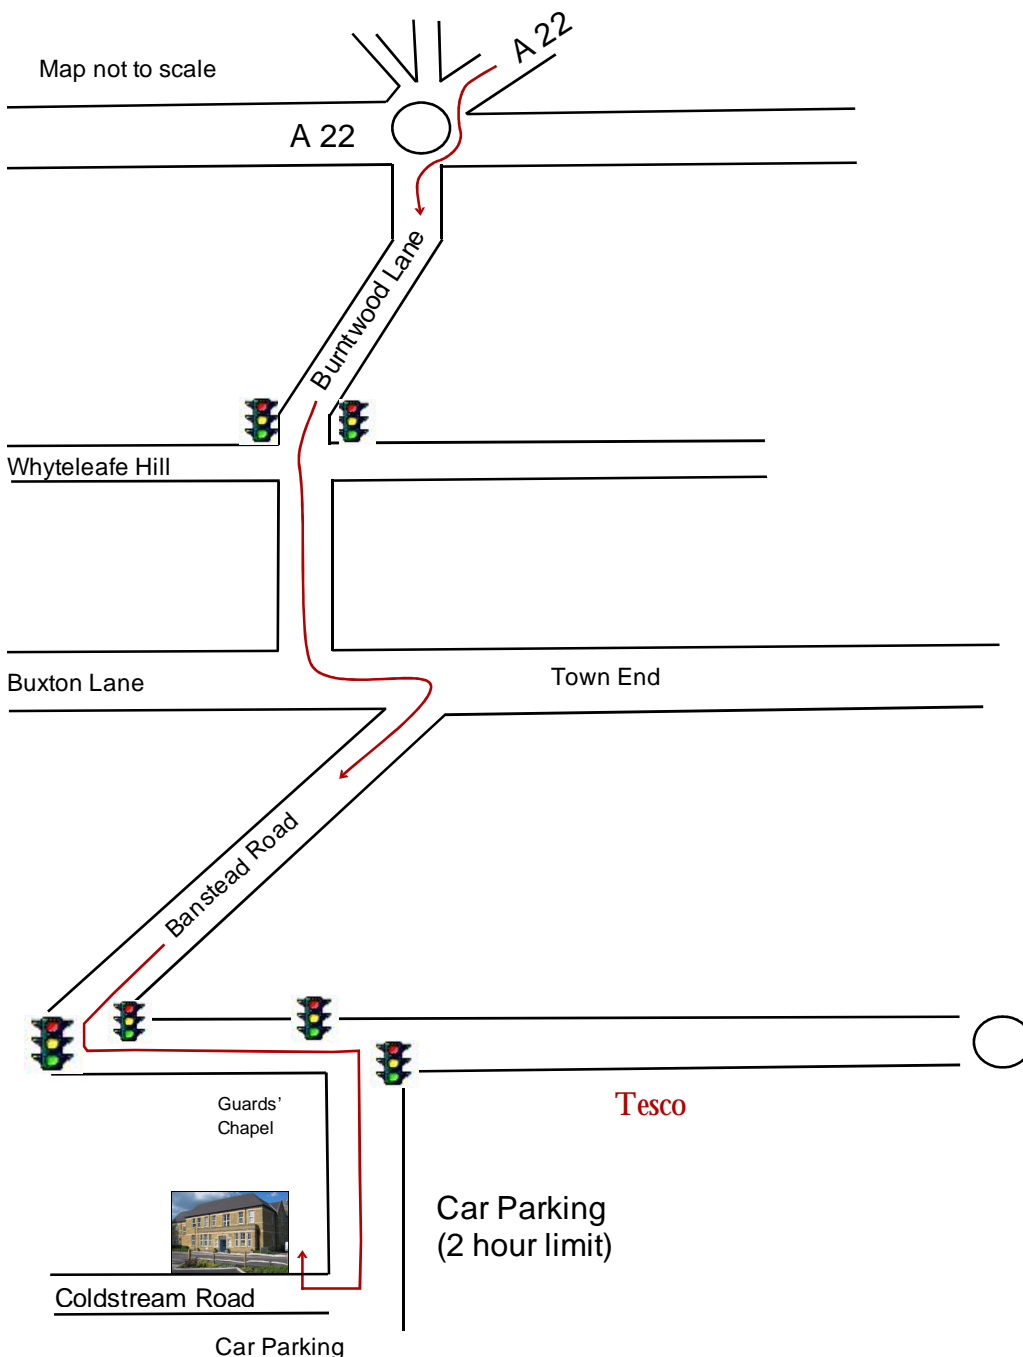

Directions to The Officers' Mess @Caterham Barracks by car from the M25

From the M25 take junction 6 following signpost for Caterham on the A22. Stay on the dual carriage-way (approx 2 miles) until you come to a large roundabout. Take the second exit (Burntwood Lane) signposted to de Stafford Sports Centre on to lights and straight over. Carry on to the T junction and take left (you have to anyway!) and immediate right (Banstead Road). At the traffic lights turn left into Coulsdon Road and at the next traffic lights turn right into the Barracks. You can park in the Tesco Car Park (2 hour limit) which is to your left or the car park for the Officers' Mess which is the building after the Chapel and on the right.

Directions to Caterham Barracks by train from London

Caterham Station can be reached from Victoria or London Bridge (sometimes with changes at East Croydon) (40 mins) and there is a bus half hourly to the Barracks.